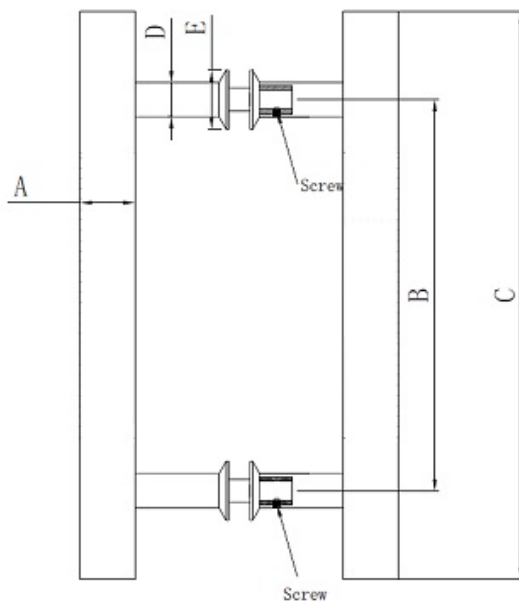

## Description:

Door Handle "Oder" SS304 Polished Brass,  $\varnothing 32 \times 450 \text{mm}$ , cc 300mm, 8-12mm Glass Thickness, Bore:  $\varnothing 12 \text{mm}$

## Item number:

17.87.010-8

Units	Box	Carton	HS Code	Barcode
Pair	1	10	8302415000	 5704866503860

ITEM NO.	A ( $\varnothing$ )	B	C	D ( $\varnothing$ )	E ( $\varnothing$ )	FINISH
17.87.000-0	25	200	300	19	25	BRUSHED
17.87.005-0	25	300	400	19	25	POLISHED
17.87.006-0	25	300	400	19	25	BRUSHED
17.87.009-0	25	600	1000	19	25	BRUSHED
17.87.010-0	32	300	450	22	27.5	BRUSHED
17.87.015-0	32	400	550	22	27.5	POLISHED
17.87.016-0	32	400	550	22	27.5	BRUSHED
17.87.020-0	32	400	600	22	27.5	BRUSHED